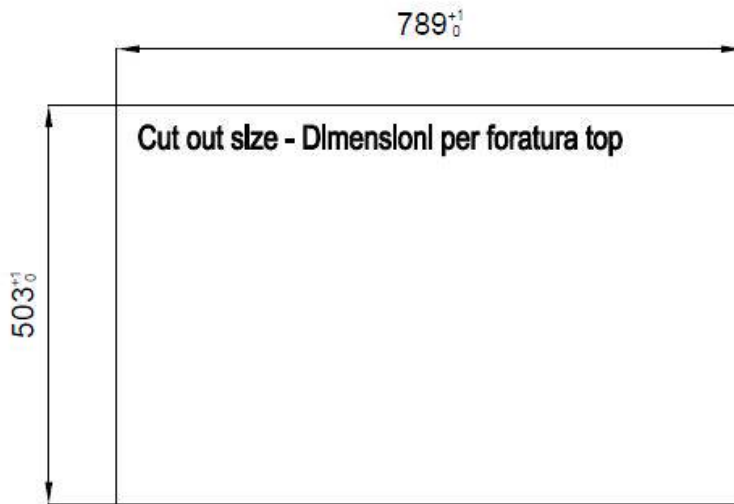

Lavello MILANELLO cod. 1034/05*

FT

FTS

GALLERY