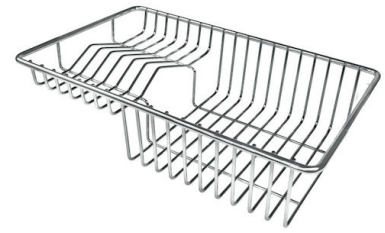

Triple recess - sliding accessories

The Foster Milano sink has an ingenious design that makes it simple to use a large set of optional accessories. On the topmost supporting step, the innovative Black grids slide, creating a large and practical surface to rinse food and crockery. The second step is meant to support and allow the sliding of a complete combination of accessories, which make some operations practical and safe: rinse, drain, slice, grate... everything can be done inside the sink. The third supporting step is on the bottom of the bowl. On this step one can rest the Black grids, making it possible to rinse foodstuffs without their coming in contact with the bottom of the sink, which may be dirty.

TECHNICAL DATA

Lavello MILANELLO cod. 1034/05*

FT

FTS

GALLERY

EQUIPMENT

GRILLE NOIRE POUR EVIERS RIVA
A100 E02

VIDAGE FADE PUSH GOLD
A407 A21

OPTIONAL ACCESSORIES

CUVETTE PERFOREE INOX

A154 F00

* only in combination with the accessory
A644 F04

**CUVETTE PERFOREE POUR EVIERS
RIVA**

A156 F00

**GRILLE POR.ASSIETTES INOX
mm214x379**

A100 C03

* only in combination with the accessory
A644 A01

**GRILLE PORTE-ASSIETTES INOX
25x35**

A100 A54

* only in combination with the accessory
A644 F04

**PLANCHE DE DECOUPE DOUBLE
HDPE**

A644 A01

**PLANCHE DE DECOUPE DOUBLE
IROKO**